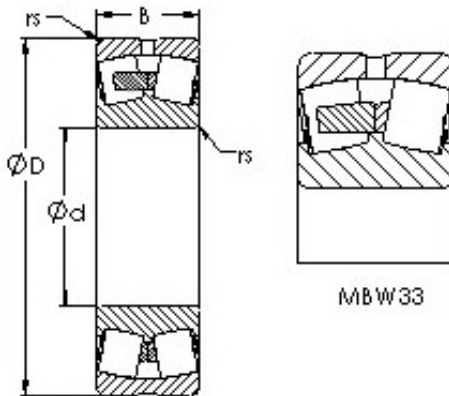

BEARING de Mexico?S.A.

AST 22214MBW33 Bearing spherical bearings

Bearing No. 22214MBW33

Size	70x125x31 mm
Bore Diameter	70 mm
Outer Diameter	125 mm
Width	31 mm
Bearing Type	straight bore, lube groove and holes
Bore Dia (d)	70.0000
Outer Dia (D)	125.0000
Width (B)	31.0000
Radius (min) (rs)	1.500
Dynamic Load Rating (Cr)	145,000
Static Load Rating (Cor)	177,000
Max Speed (Grease) (X1000 RPM)	3
Max Speed (Oil) (X1000 RPM)	3
Weight (g)	1,940.00
Material	52100 Chrome steel, or equivalent

22214MBW33 Bearing 2D drawings and 3D CAD models