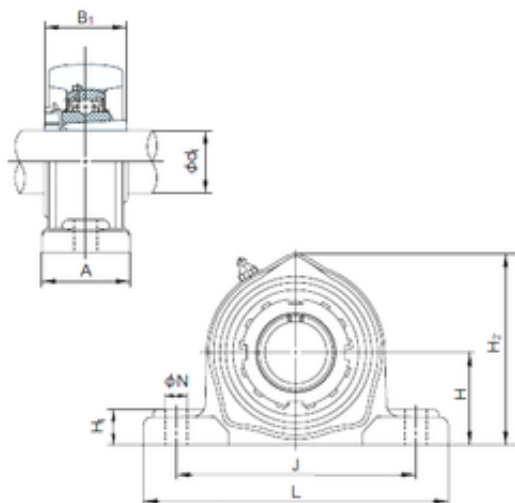

BEARING de Mexico?S.A.

NACHI UKPK315+H2315 Ball bearings units

Bearing No. UKPK315+H2315

Bore Diameter	65 mm
d	65 mm
H	100 mm
A	90 mm
B1	73 mm
H1	40 mm
H2	208 mm
J	290 mm
L	366 mm
N	26 mm
Bolt (G)	M22

UKPK315+H2315 Bearing 2D drawings and 3D CAD models