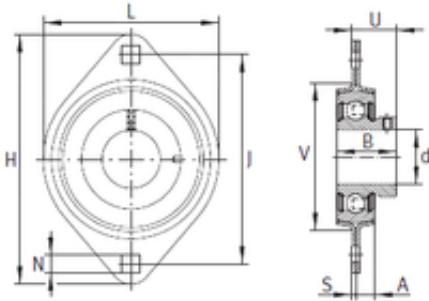

BEARING de Mexico?S.A.

INA RATY12 Ball bearings units

Bearing No. RATY12

Bore Diameter	12 mm
d	12 mm
V	48 mm
U	18 mm
A	7 mm
B	22 mm
H	81 mm
J	63,5 mm
L	58,7 mm
N	7,1 mm
S	2 mm
Category	Bearings
Inventory	0.0
Manufacturer Name	SCHAEFFLER GROUP
Minimum Buy Quantity	N/A
Weight / Kilogram	0.14
Product Group	M06110

RATY12 Bearing 2D drawings and 3D CAD models