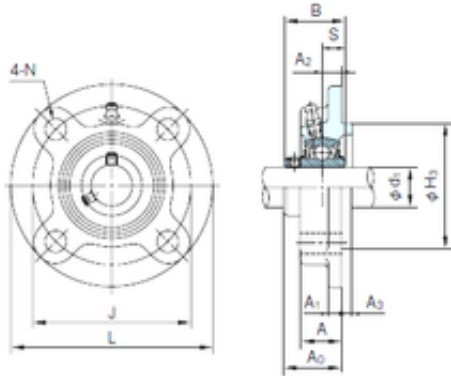

BEARING de Mexico?S.A.

NACHI UCFC213 Ball bearings units

Bearing No. UCFC213

Bore Diameter	65 mm
d1	65 mm
H3	145 mm
A0	55.7 mm
A	36 mm
A1	15 mm
B	65.1 mm
J	170 mm
L	205 mm
N	19 mm
S	25.4 mm
Bolt (G)	M16
A2	16 mm
A3	14 mm

UCFC213 Bearing 2D drawings and 3D CAD models