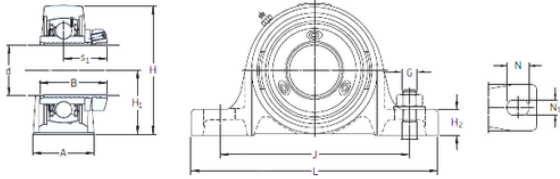

### SKF SY 25 PF Ball bearings units

Bearing No. SY 25 PF

Bore Diameter	25 mm
Width	41 mm
d	25 mm
s1	29 mm
A	36 mm
B	41 mm
G	10 mm
H	70 mm
H1	36,5 mm
H2	16 mm
J	102 mm
L	130 mm
N	19,5 mm
N1	11,5 mm
Weight	0,85 Kg
Basic dynamic load rating (C)	14 kN
Basic static load rating (C0)	7,8 kN