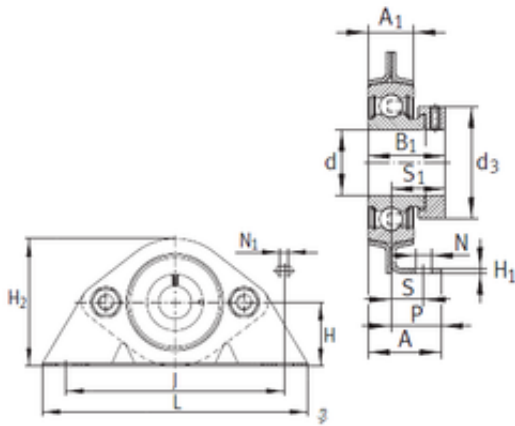

BEARING de Mexico?S.A.

INA PBS17 Ball bearings units

Bearing No. PBS17

PBS17 Bearing 2D drawings and 3D CAD models

Bore Diameter	17 mm
d	17 mm
S1	22,1 mm
P	25,4 mm
d3	28 mm
A	32,5 mm
A1	14,2 mm
B1	28,6 mm
H	30,2 mm
H1	2,6 mm
H2	59,6 mm
J	92 mm
L	123,8 mm
N	10,5 mm
N1	5,6 mm
S	15 mm
Category	Bearings
Inventory	0.0
Manufacturer Name	SCHAEFFLER GROUP
Minimum Buy Quantity	N/A
Weight / Kilogram	0.32
Product Group	M06110