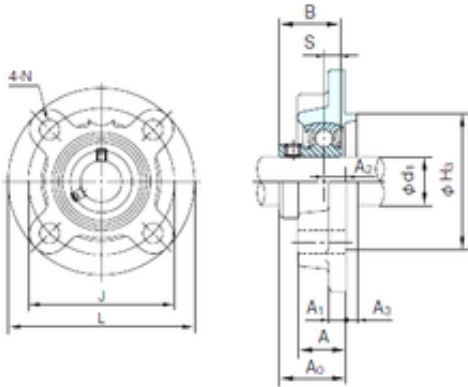

## NACHI BFC205 Ball bearings units

Bearing No. BFC205

BFC205 Bearing 2D drawings and 3D CAD models

Bore Diameter	25 mm
d1	25 mm
H3	6 mm
A0	30.2 mm
A	21 mm
A1	7 mm
B	27 mm
J	90 mm
L	115 mm
N	12 mm
S	7.5 mm
Bolt (G)	M10
A2	10 mm
A3	70 mm