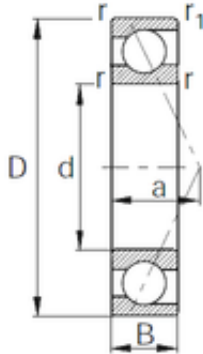

## BEARING de Mexico?S.A.

35 mm x 72 mm x 17 mm CYSD 7207 Angular contact ball bearings

Bearing No. 7207

Size	35x72x17 mm
Bore Diameter	35 mm
Outer Diameter	72 mm
Width	17 mm
d	35 mm
D	72 mm
B	17 mm
C	17 mm
Angle ( ° )	25 °
r min.	1,1 mm
Basic dynamic load rating (C)	29,7 kN
Basic static load rating (C0)	20,1 kN
(Grease) Lubrication Speed	11000 r/min

7207 Bearing 2D drawings and 3D CAD models