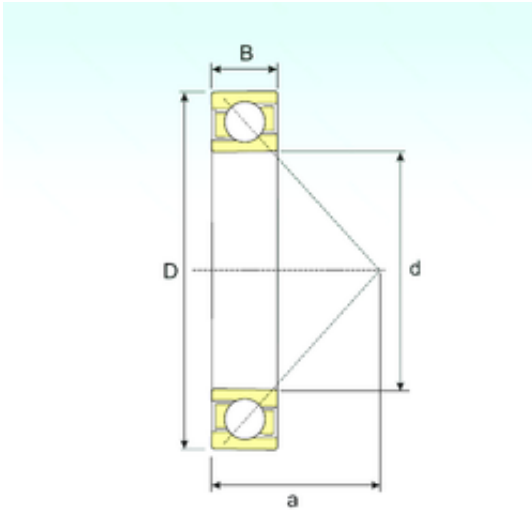

## BEARING de Mexico?S.A.

340 mm x 620 mm x 92 mm ISB 7268 B Angular contact ball bearings

Bearing No. 7268 B

Size	340x620x92 mm
Bore Diameter	340 mm
Outer Diameter	620 mm
Width	92 mm
d	340 mm
D	620 mm
B	92 mm
C	92 mm
a	248 mm
Weight	126 Kg
Basic dynamic load rating (C)	715 kN
Basic static load rating (C0)	1080 kN
(Grease) Lubrication Speed	700 r/min

7268 B Bearing 2D drawings and 3D CAD models