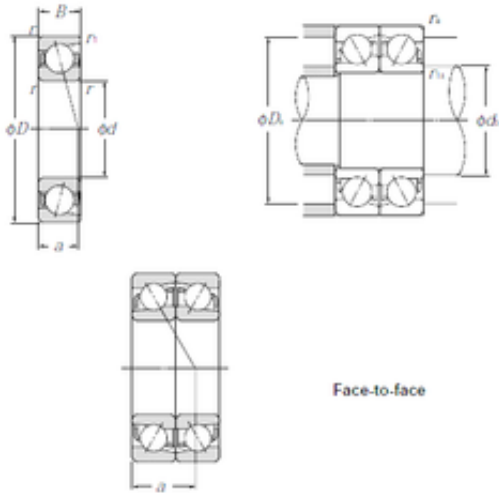

## BEARING de Mexico?S.A.

25 mm x 42 mm x 9 mm CYSD 7905DF Angular contact ball bearings

Bearing No. 7905DF

7905DF Bearing 2D drawings and 3D CAD models

Size	25x42x9 mm
Bore Diameter	25 mm
Outer Diameter	42 mm
Width	9 mm
d	25 mm
D	42 mm
B	9 mm
C	9 mm
Angle ( ° )	25 °
r min.	0,3 mm
2B	18 mm
Weight	0,1 Kg
Basic dynamic load rating (C)	11,6 kN
Basic static load rating (C0)	9,95 kN
(Grease) Lubrication Speed	13000 r/min