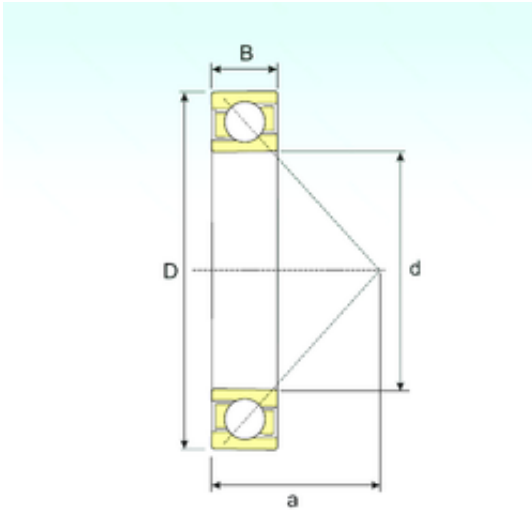

## BEARING de Mexico?S.A.

20 mm x 47 mm x 14 mm ISB 7204 B Angular contact ball bearings

Bearing No. 7204 B

Size	20x47x14 mm
Bore Diameter	20 mm
Outer Diameter	47 mm
Width	14 mm
d	20 mm
D	47 mm
B	14 mm
C	14 mm
a	21 mm
Weight	0,11 Kg
Basic dynamic load rating (C)	13,03 kN
Basic static load rating (C0)	7,5 kN
(Grease) Lubrication Speed	13770 r/min

7204 B Bearing 2D drawings and 3D CAD models