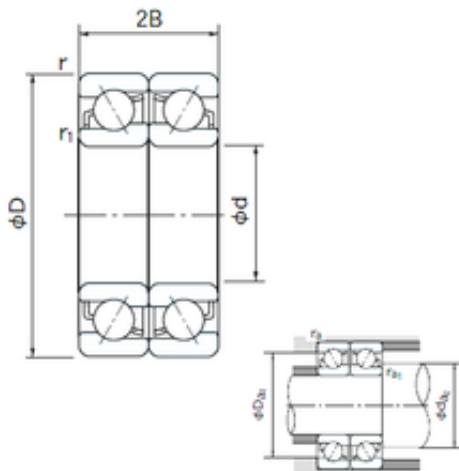

## BEARING de Mexico?S.A.

70 mm x 125 mm x 24 mm NACHI 7214DF  
Angular contact ball bearings

Bearing No. 7214DF

7214DF Bearing 2D drawings and 3D CAD models

Size	70x125x24 mm
Bore Diameter	70 mm
Outer Diameter	125 mm
Width	24 mm
d	70 mm
D	125 mm
B	24 mm
C	24 mm
Angle ( ° )	30 °
a	16.1 mm
r min.	1.5 mm
r1 min.	1 mm
2B	48 mm
da min.	75 mm
Da max.	119.6 mm
ra max.	1 mm
Weight	1.12 Kg
Basic dynamic load rating (C)	124 kN
Basic static load rating (C0)	127 kN
(Grease) Lubrication Speed	3800 r/min
Bore Type	Cylindrical Bore
Enclosure	Open
Configuration	Duplex
Bore Size	70 mm
Outside Diameter	125 mm

## BEARING de Mexico?S.A.

Width	24 mm
Fillet Radius/Chamfer	1.5 mm
r1	1 mm
Dynamic Load Rating	124,000 N
Static Load Rating	127,000 N
Limiting Speed - Grease	3,800 rpm
Limiting Speed - Oil	5,000 rpm
da1 (min)	79 mm
da2 (min)	75 mm
Da1 (max)	116 mm
Da2 (max)	119.6 mm
ra (max)	1.5 mm
ra1 (max)	1 mm