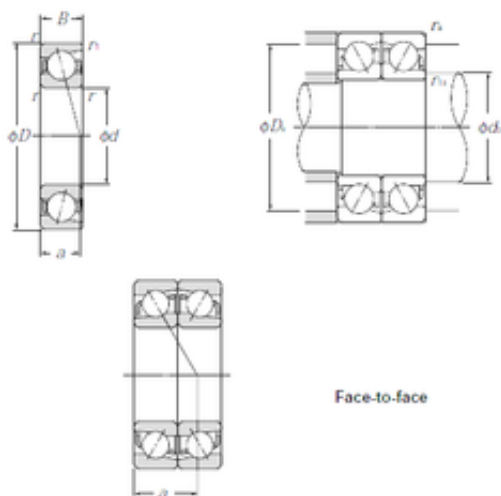

BEARING de Mexico?S.A.

45 mm x 85 mm x 19 mm CYSD 7209BDF
Angular contact ball bearings

Bearing No. 7209BDF

Size	45x85x19 mm
Bore Diameter	45 mm
Outer Diameter	85 mm
Width	19 mm
d	45 mm
D	85 mm
B	19 mm
C	19 mm
Angle (°)	40 °
r min.	1,1 mm
2B	38 mm
Weight	0,82 Kg
Basic dynamic load rating (C)	58,5 kN
Basic static load rating (C0)	52,5 kN
(Grease) Lubrication Speed	6000 r/min

7209BDF Bearing 2D drawings and 3D CAD models