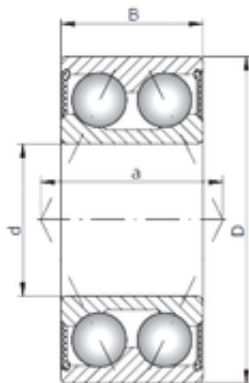

BEARING de Mexico?S.A.

ISO 3001-2RS Angular contact ball bearings

Bearing No. 3001-2RS

Size	12x28x12 mm
Bore Diameter	12 mm
Outer Diameter	28 mm
Width	12 mm
d	12 mm
D	28 mm
B1	12 mm
C	12 mm
a	13 mm

3001-2RS Bearing 2D drawings and 3D CAD models