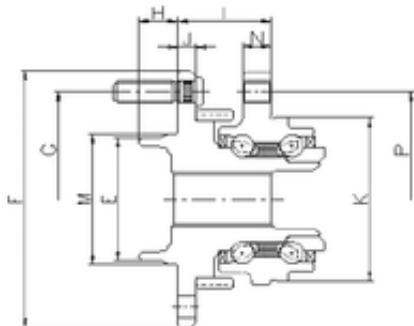

BEARING de Mexico?S.A.

ILJIN IJ113019 Angular contact ball bearings

Bearing No. IJ113019

P	116 mm
I	42,06 mm
E	70,1 mm
F	151 mm
G	115 mm
H	20 mm
J	12,5 mm
K	91,25 mm
M	70,6 mm
N	13,5 mm
1	Wheel Bearing

IJ113019 Bearing 2D drawings and 3D CAD models